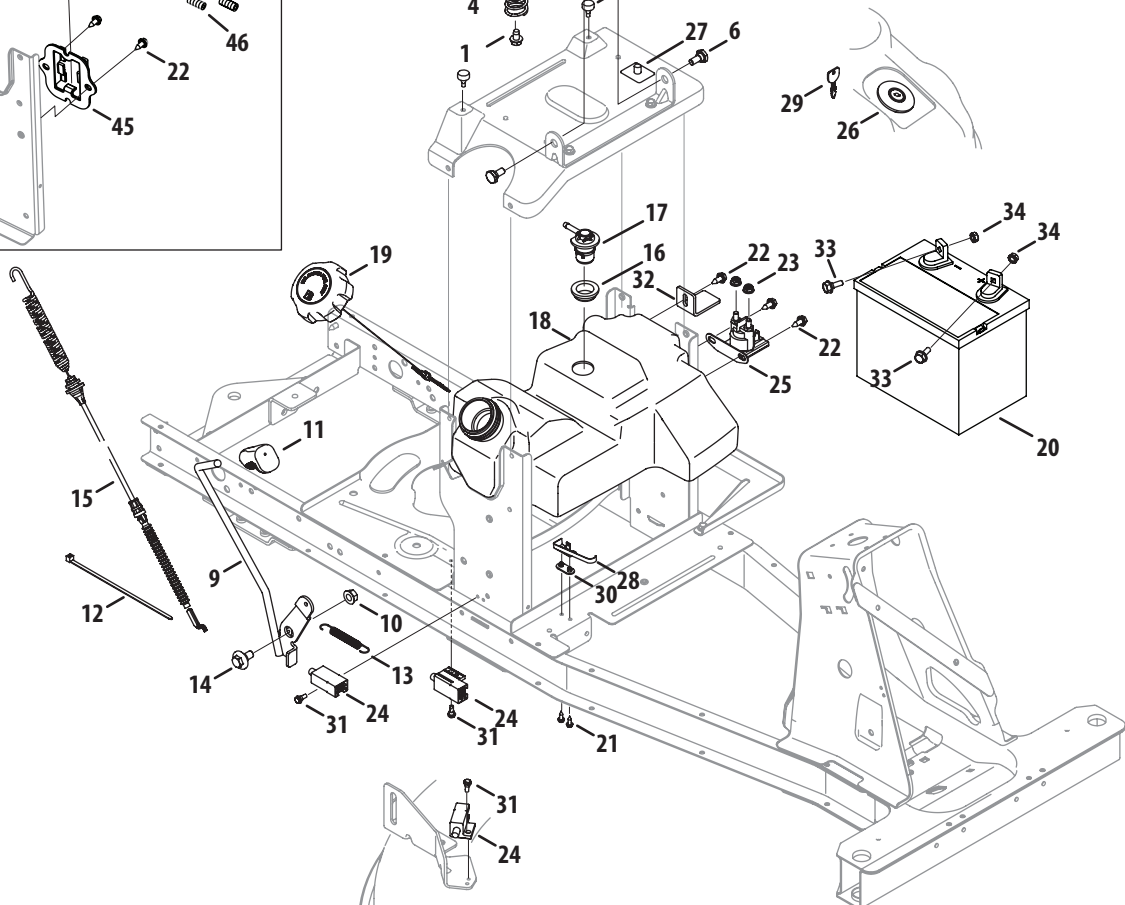

Seat, Fuel Tank & Electrical

Seat, Fuel Tank & Electrical

Ref. No.	Part No.	Description	Ref. No.	Part No.	Description
1	710-0607	Tap Screw, 5/16-18, 0.500	27	925-05013	Seat Switch
2	712-04063	Flange Lock Nut, 5/16-18	28	725-1643	Switch Spring
3	720-04009A	Knob, 3/8-16, .875	29	925-1745A	Key
4	732-04905	Seat Spring	30	926-0320	Insulator Plate
5	735-0271A	Bumper, .62 DIA X .3	31	738-04237A	Shoulder Screw, #10-32, .500
6	938-0140	Shldr Spacer, .435 X .178-5/16 X .56	32	783-07384	Battery Hold-Down Bracket
7	757-04083A	Seat	33	738-1132	Screw, Shoulder, .250 x .150
	757-04099	Seat, (International)	34	712-0271	Nut, Sems, 1/4-20
8	783-07213	Seat Pivot Bracket	35	657-00000	Seat (TB)
9	683-04754	PTO Handle Assembly		657-00001	Seat (International)
10	712-04065	Flange Lock Nut, 3/8-16	36	710-0560	Carriage Bolt, 3/8-16 x 1.75
11	720-04049A	Handle Grip, 3/8	37	710-3178	Carriage Bolt, 3/8-16 x .75
12	725-0157	Cable Tie, 3/16 X .05 X 7.4	38	912-3020	Nut, Jam, 3/8-16
13	732-04956	Extension Spring, .50 OD X 4.646 LG	39	720-04186	Wing Knob, 3/8-16
14	738-04554	Shoulder Bolt, .500 X .270:3/8-16	40	731-08661	Seat Pan Support
15	946-04802	PTO Cable	41	932-04010	Compression Spring, .845 OD x 1.00
16	735-04081	Rubber Grommet	42	783-07210	Seat Bracket
17	751-12118	Rollover Valve	43	951-10589	5 Gallon Carbon Canister
18	951-04366	Fuel Tank, 1-3 Gal.	44	951-10590	Vent Filter Canister
	951-04386	Fuel Tank, 1.3 Gal., Carb	45	951-10610	Canister Adapter Bracket
	951-04385	Fuel Tank, 1.3 Gal., (International)	46	751-10749-30	Fuel Hose, White
19	951-12179A	Fuel Cap	47	751-10750-48	Fuel Hose, Yellow
	951-12426	Fuel Cap, Carb	48	683-04735	Seat Frame Assembly
20	925-1707D	Battery, 155 CCA	49	732-04085	Extension Spring, .48 OD x 5.00 LG
21	710-0227	Screw, #8	50	732-04940	Extension Spring, 7.91 LG
22	710-1652	Tap Screw, 1/4-20, .625	51	764-04140	Seat Cover
23	712-04064	Flange Lock Nut, 1/4-20		764-05003	Seat Cover (International)
24	725-04363	Interlock Switch	—	925-05359	Wiring Harness (Not Shown)
25	725-04439	Solienoid, 12v	—	725-05436	Wiring Harness, B&S (Not Shown)
26	925-04659	Three-Way Key Switch			

NOTE, Tractor features vary by model. NOT all parts listed above and pictured on the previous page are standard equipment.